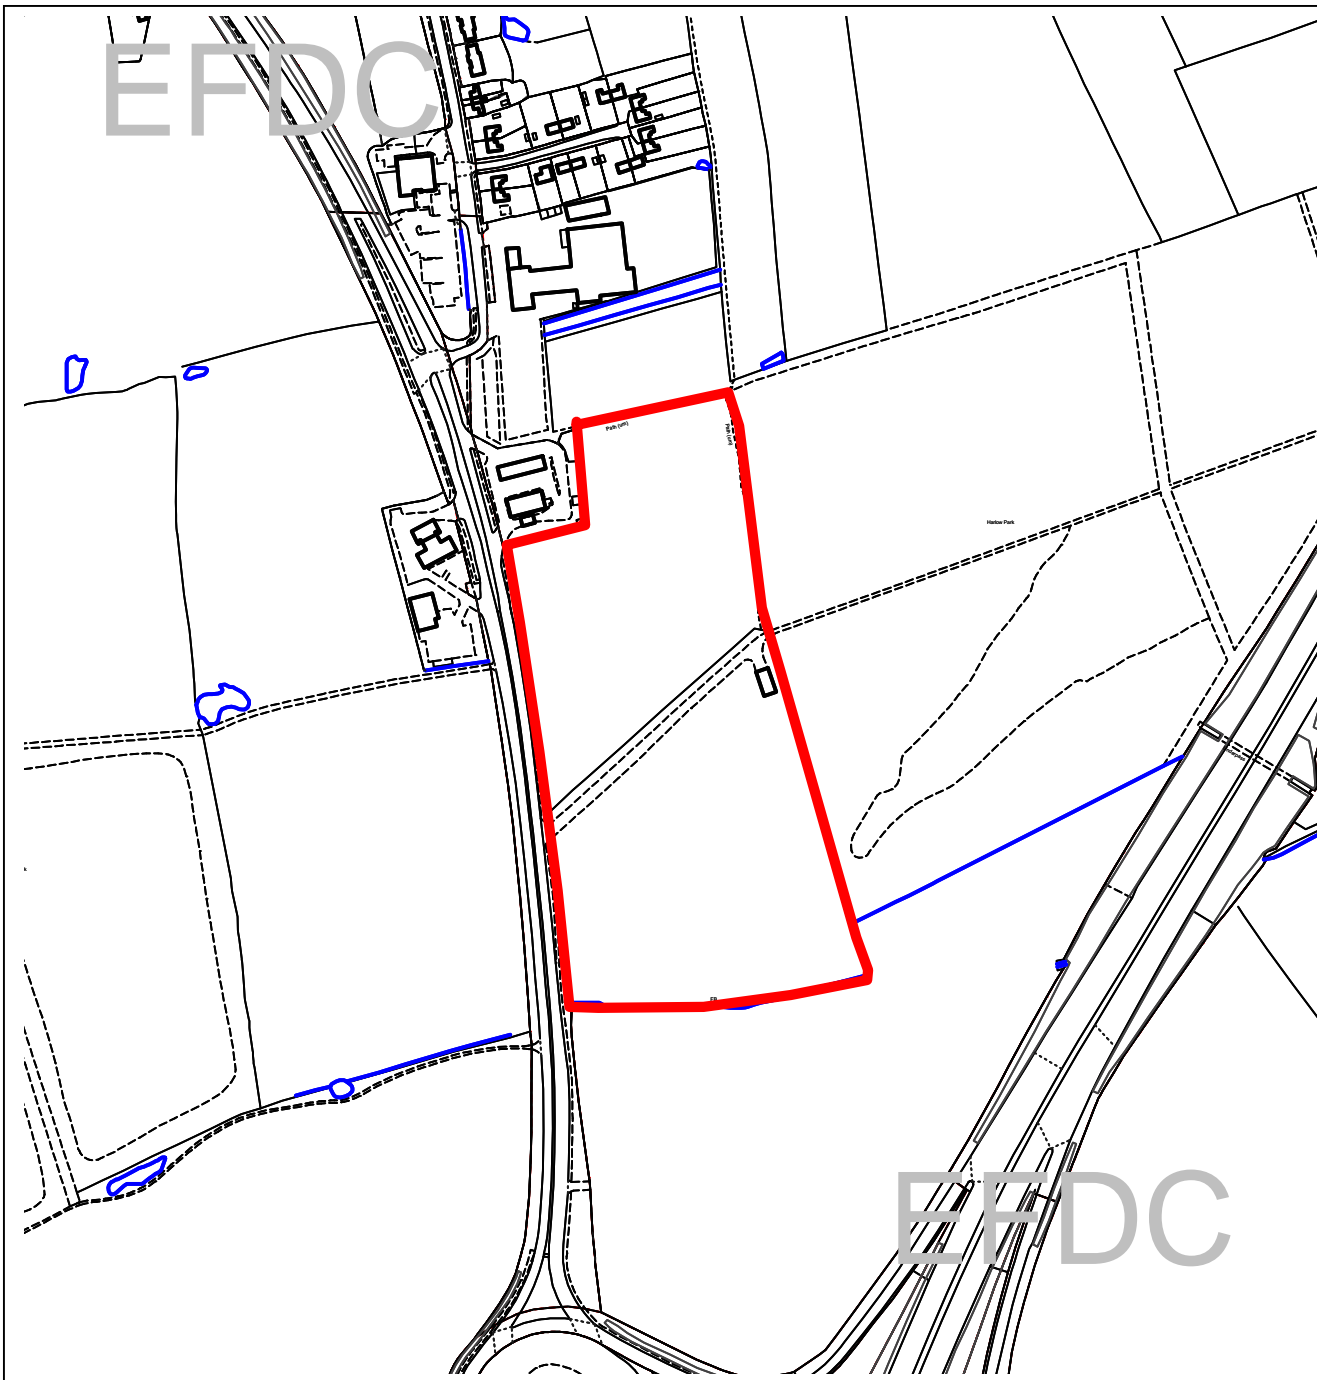

Epping Forest District Council

AGENDA ITEM NUMBER

Unauthorised reproduction infringes Crown Copyright and may lead to prosecution or civil proceedings.

Contains Ordnance Survey Data. © Crown Copyright 2013 EFDC License No: 100018534

Contains Royal Mail Data. © Royal Mail Copyright & Database Right 2013

Application Number:	EPF/2517/14
Site Name:	Land at Harlow Gateway South A414 London Road, Harlow
Scale of Plot:	1/5000